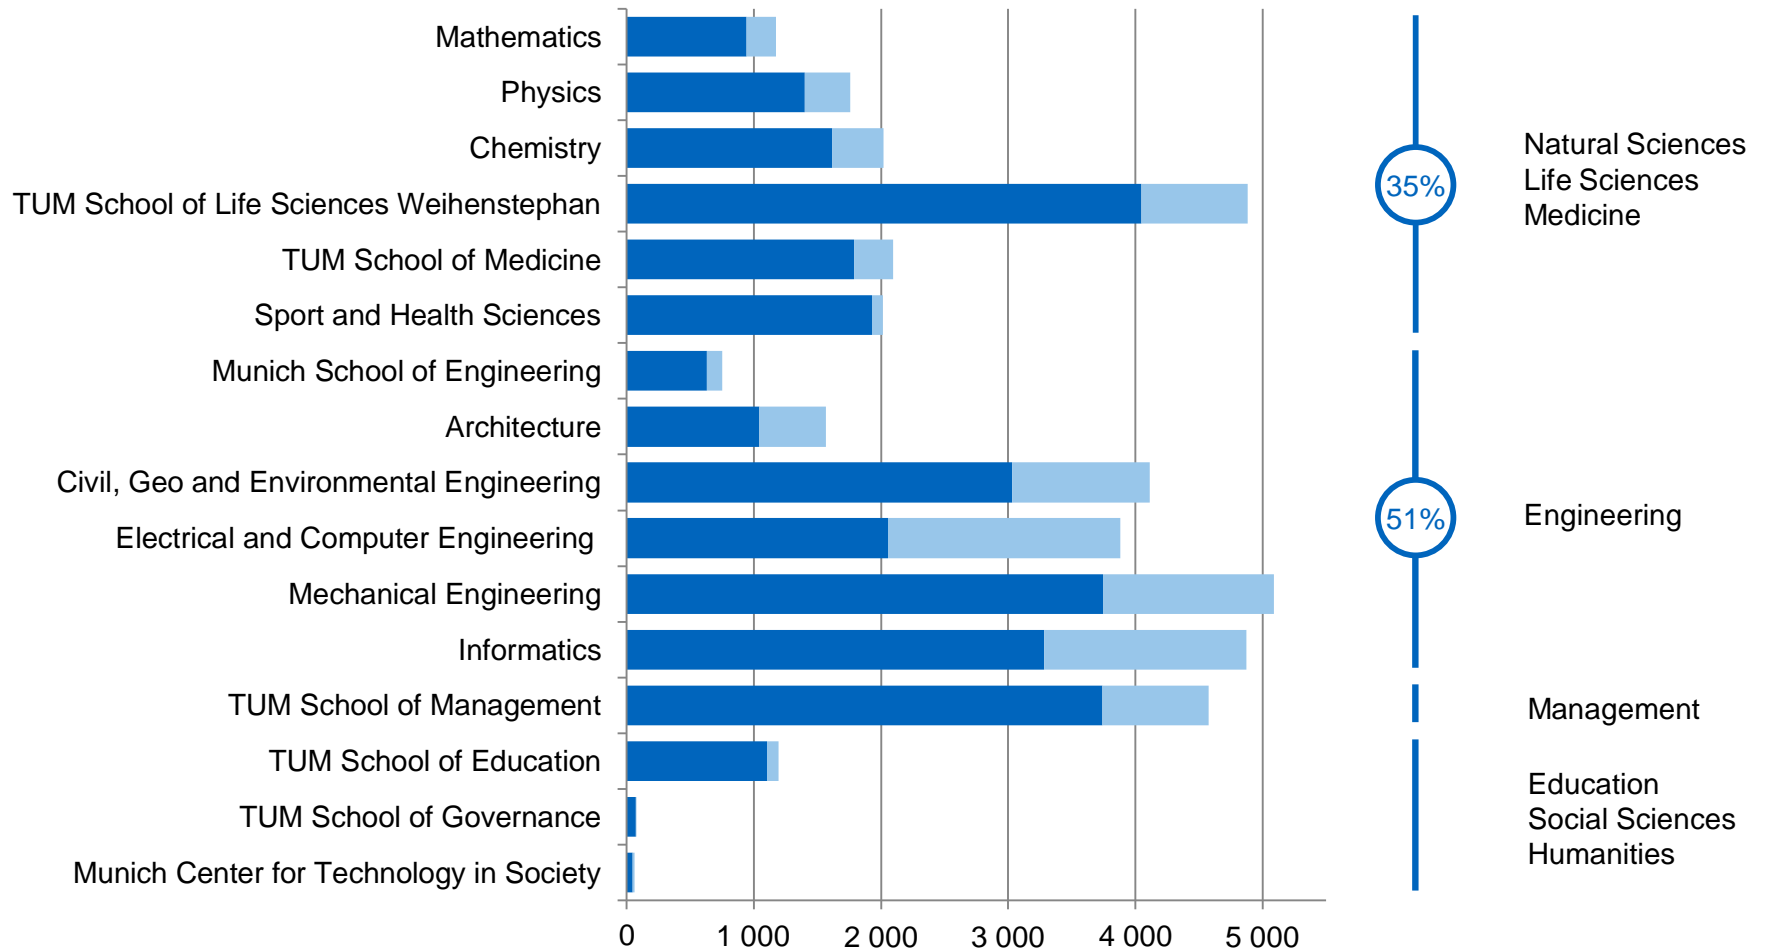

Students by Departments

- German Students WS 16/17
- International Students WS 16/17