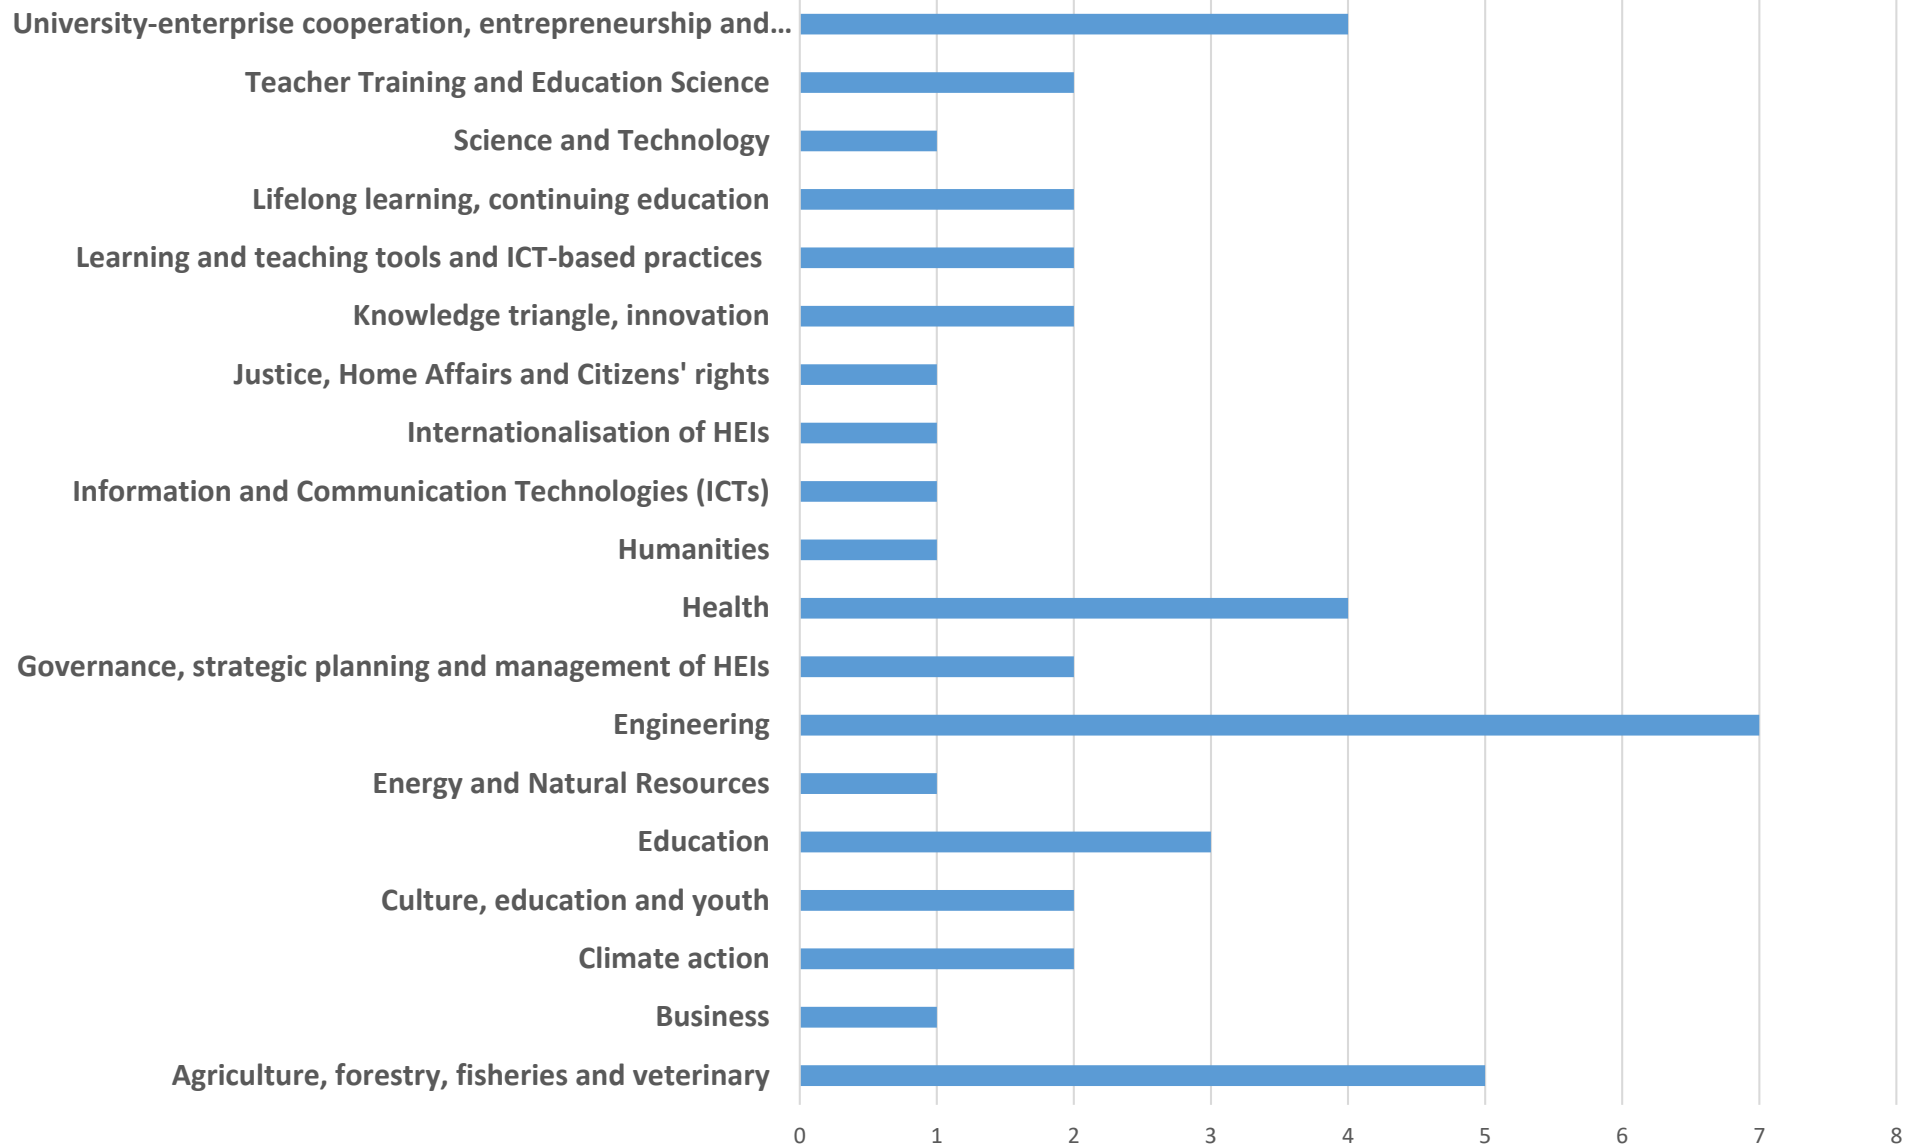

### CBHE Total Projects Budget (2014-2020)

**Type of CBHE Projects Partnerships in Egypt (2014-2020)**

CBHE Projects Actions in Egypt (2014-2020)

### Subject Areas of CBHE Projects in Egypt (2014-2020)