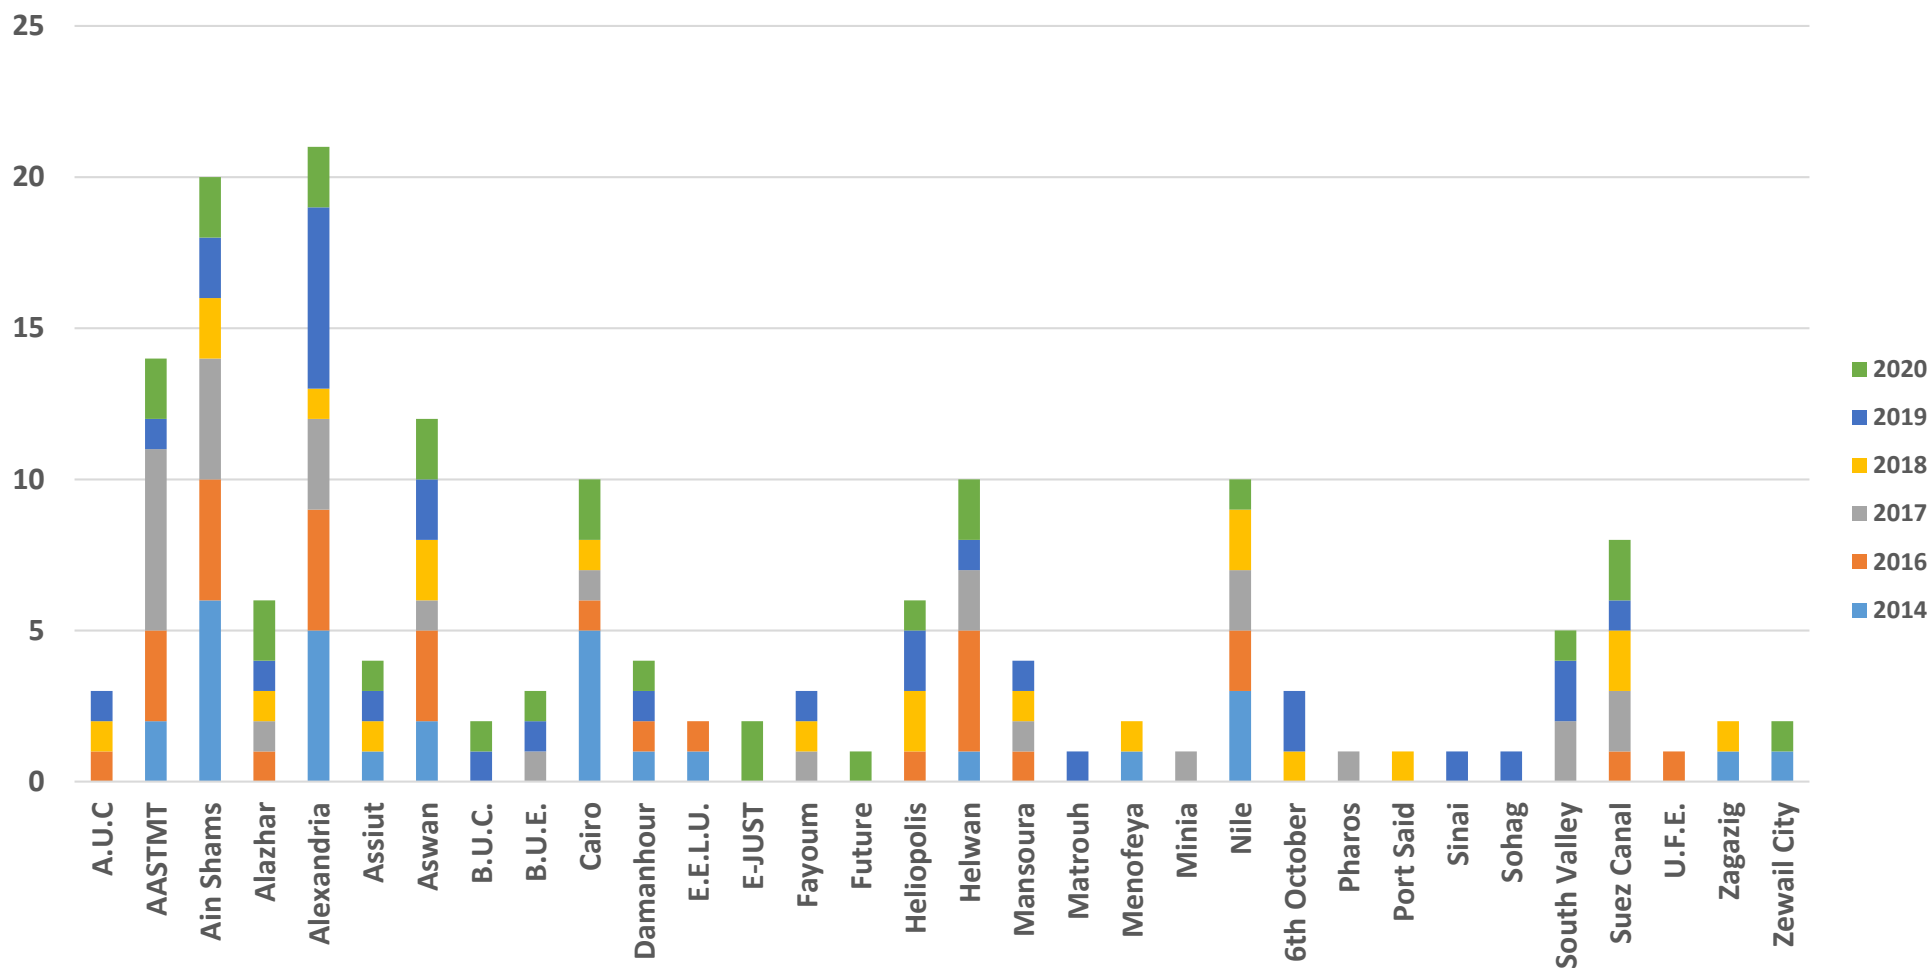

No. of CBHE Projects in Egyptian Higher Education Institutions (2014 - 2020)